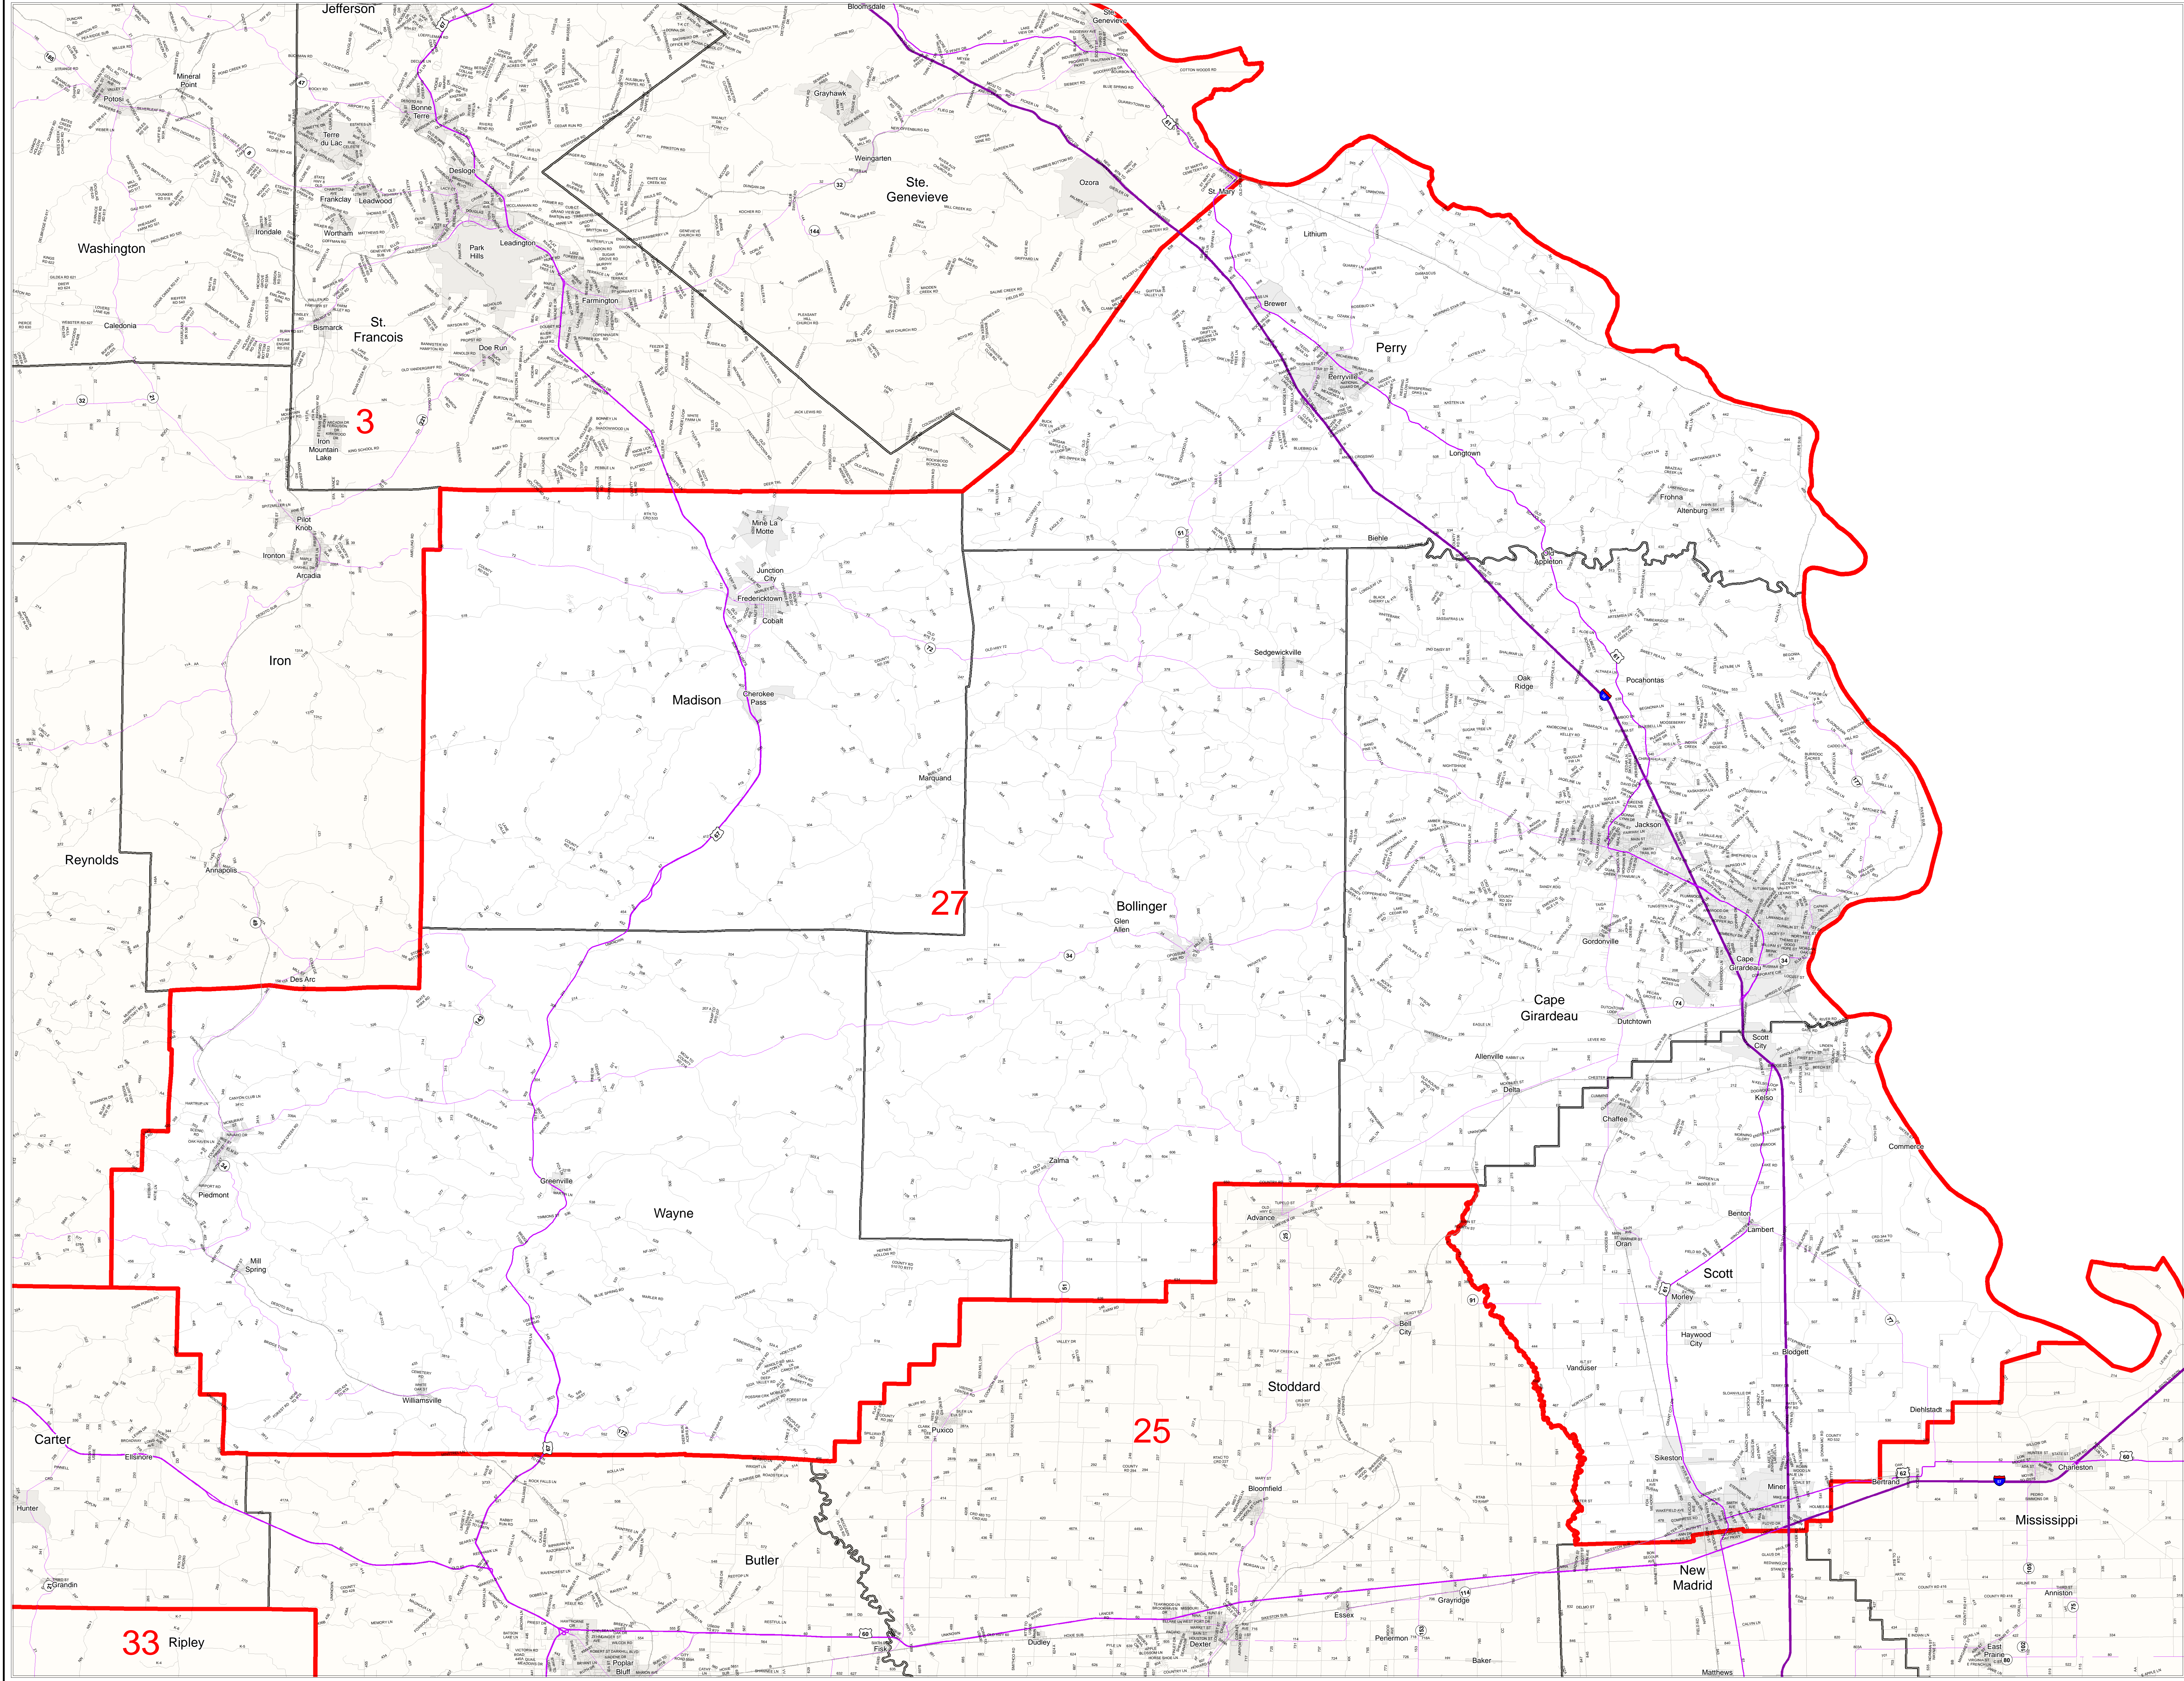

Missouri State Senate District Number 27

2012 Senate Apportionment Commission – Final Plan

District 27

Map Sheet Extent

- Districts
- Counties
- Interstates
- U.S. Highways
- MO Highways
- Streets
- Incorporated Places*
- Area Outside of Featured District

*Includes census designated places (CDPs).