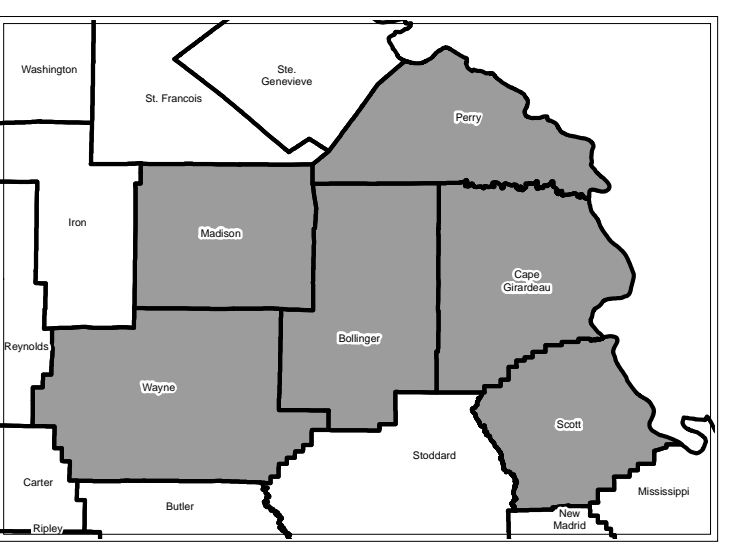

Missouri State Senate District Number 27

2012 Senate Apportionment Commission – Final Plan

District 27

Map Sheet Extent

- Districts
- Counties
- Interstates
- U.S. Highways
- MO Highways
- Streets
- Incorporated Places*
- Area Outside of Featured District

*Includes census designated places (CDPs).